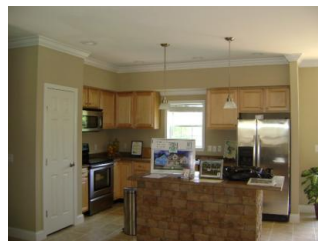

Contact information

Adrian Homes
PO Box 266
Adrian, GA 31002

P: 478.668.4800
F: 478.668.4806
E: contactus@adrianhomesmfg.com
W: adrianhomesmfg.com/