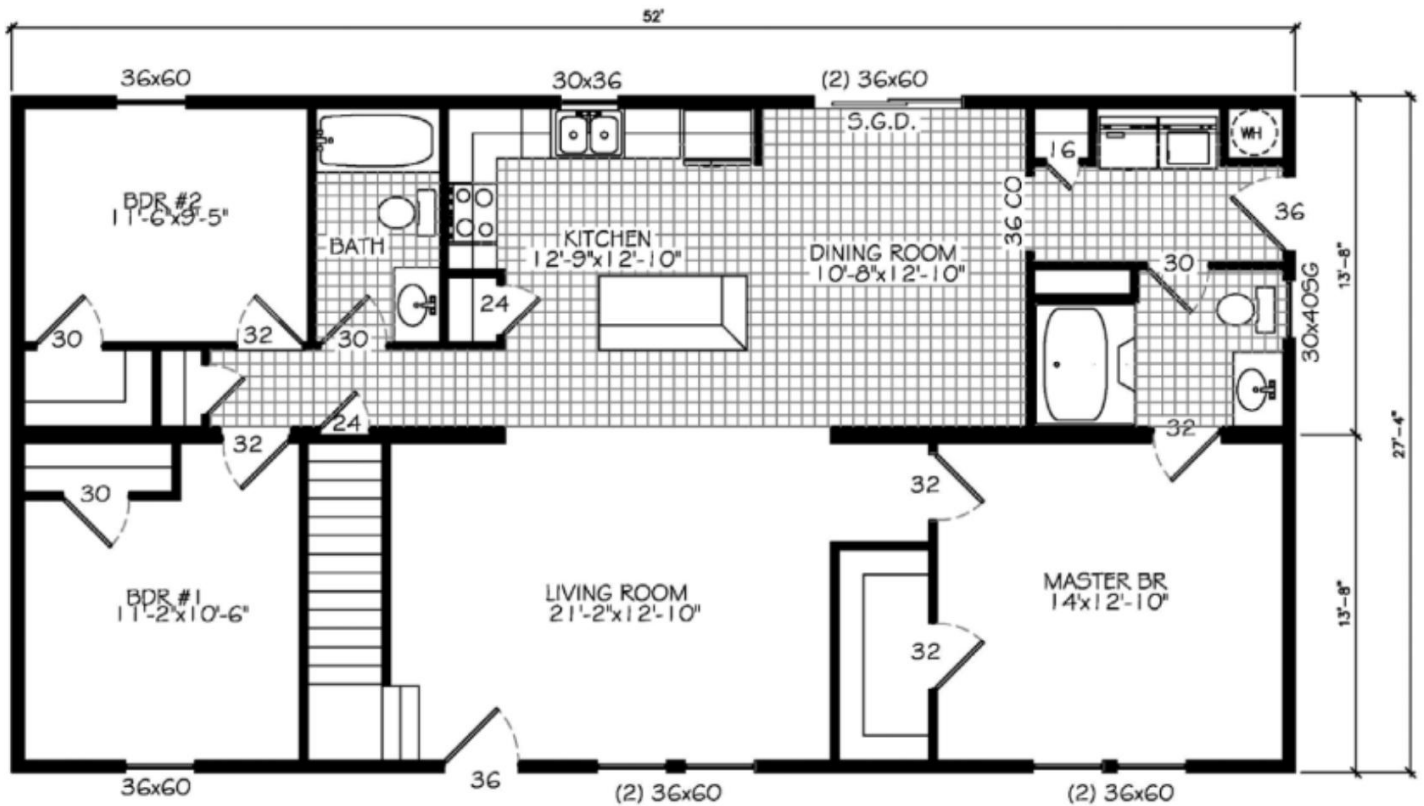

Rosemont Plus  
M28522

**Name:** Rosemont Plus  
**Style:** Cape  
**Model:** 28522P

- Living Room
- Open Kitchen
- End Entrance
- Story & a Half

**Size:** 28x52  
**Sq.ft.:** 1st Fl: 1,421 Heated  
2nd Fl: 885 Bonus

**Beds:** 3  
**Baths:** 2