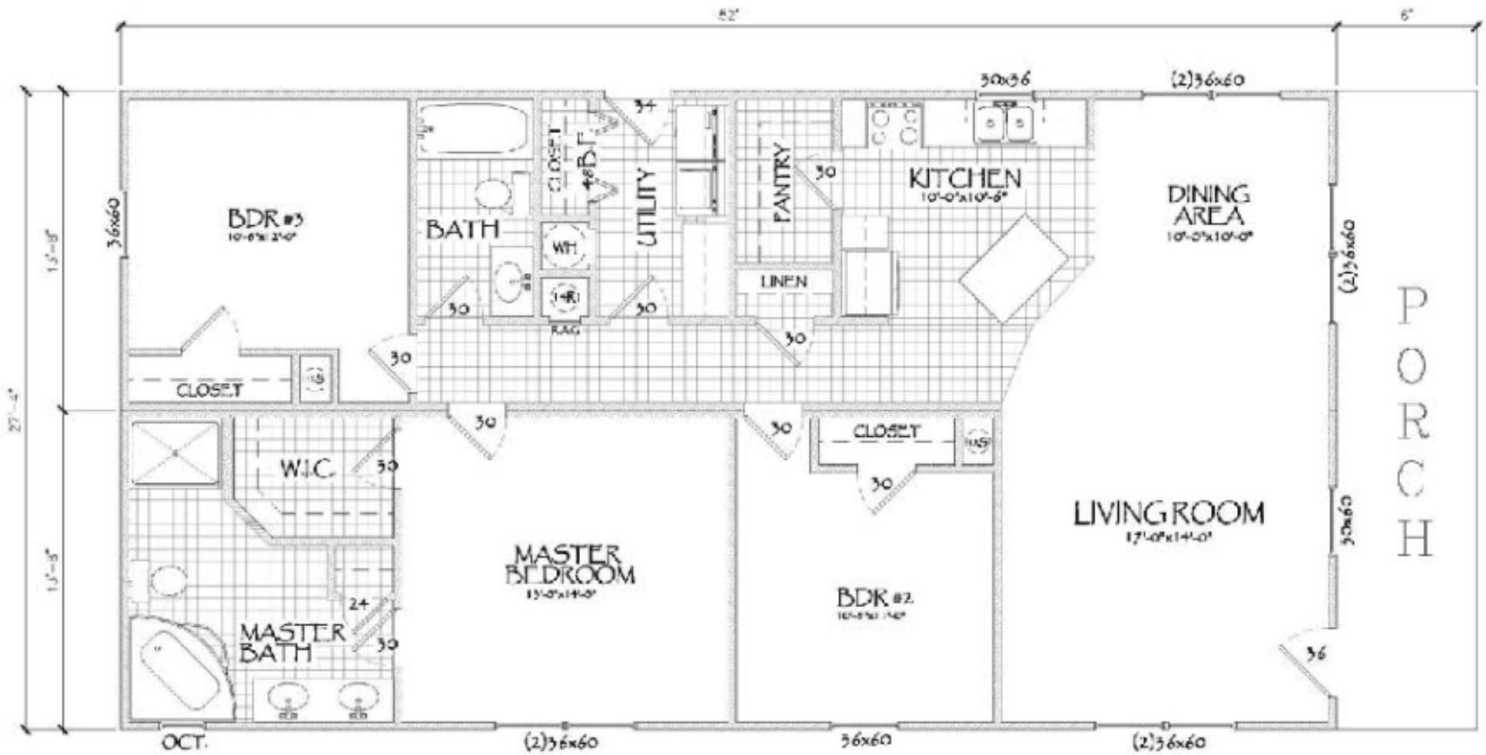

Adrian Homes

Country Isle MO8581

Name: Country Isle
Style: Cottage
Model: 8581

- Living Room
- Country Porch
- Island Kitchen
- Luxury Bath

Size: 28x58
Sq.ft: 1452

Beds: 3
Baths: 2

Contact information

Adrian Homes
PO Box 266
Adrian, GA 31002